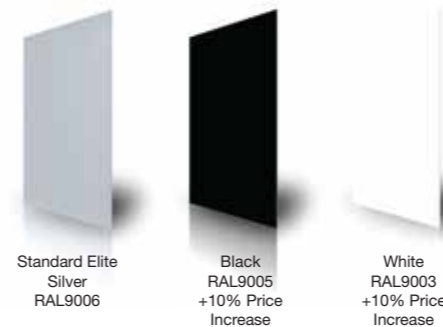

Linnea elevate
Height Adjustable Bench Desking

Sliding Independent Top Panels

Underframe Detail Showing Central Shared Leg

Height Adjustable Independent Top Panels

Manual Height Adjustment

Electronic Height Adjustment

Structural Frame Detail With Cable Tray

Adjustable Arm Mechanism

Elevate Screen Detail

MFC Finishes

Edging Finishes

Paint Finishes

Acrylic Screen Finishes

Adjustment Height Dimensions

Linnea Elevate - is a bench desking system comprising of various components which can be arranged and combined in different configurations and lengths to suit almost every office layout.

Linnea Elevate is all about inclusivity. Height adjustable positions fit seamlessly into the system in any location with minimal visual differentiation, thus wheelchair users or workers who need to adjust the height of their work surface do not have to sit at a special or different workstation, but can be easily incorporated without discrimination into the team.