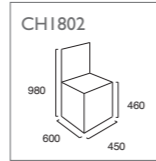

WITHY GROVE
OFFICE INTERIORS

| Banquet

Morris Contract Furniture aim to bring you furniture at a lower price.... without compromising on quality.

THE CH1809 AND AC1807 CHAIRS ARE MANUFACTURED WITH A HARD WEARING METAL FRAME, WHICH IS AVAILABLE IN ANY STANDARD COLOUR ERP COATING. THEY HAVE A CUSHIONED SEAT AND BACK WHICH CAN BE UPHOLSTERED IN FABRIC, VINYL OR LEATHER.