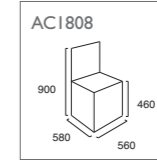

THESE CHAIRS ARE MANUFACTURED WITH A HARD WEARING METAL FRAME, WHICH IS AVAILABLE IN ANY STANDARD COLOUR ERP COATING. THEY HAVE A CUSHIONED SEAT AND BACK WHICH CAN BE UPHOLSTERED IN FABRIC, VINYL OR LEATHER.

THESE CHAIRS ARE MANUFACTURED WITH A HARD WEARING METAL FRAME, WHICH IS AVAILABLE IN ANY STANDARD COLOUR ERP COATING. THEY HAVE A CUSHIONED SEAT AND BACK WHICH CAN BE UPHOLSTERED IN FABRIC, VINYL OR LEATHER.