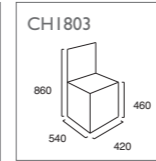

WITHY GROVE
OFFICE INTERIORS

| Banquet

Morris Contract Furniture aim to bring you furniture at a lower price.... without compromising on quality.

THE CH1809 AND AC1807 CHAIRS ARE MANUFACTURED WITH A HARD WEARING METAL FRAME, WHICH IS AVAILABLE IN ANY STANDARD COLOUR ERP COATING. THEY HAVE A CUSHIONED SEAT AND BACK WHICH CAN BE UPHOLSTERED IN FABRIC, VINYL OR LEATHER.