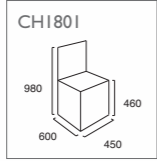

WITHY GROVE
OFFICE INTERIORS

| Banquet

Morris Contract Furniture aim to bring you furniture at a lower price.... without compromising on quality.

THE CH1809 AND AC1807 CHAIRS ARE MANUFACTURED WITH A HARD WEARING METAL FRAME, WHICH IS AVAILABLE IN ANY STANDARD COLOUR ERP COATING. THEY HAVE A CUSHIONED SEAT AND BACK WHICH CAN BE UPHOLSTERED IN FABRIC, VINYL OR LEATHER.