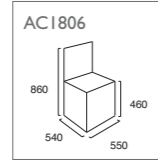

THESE CHAIRS ARE MANUFACTURED WITH A HARD WEARING METAL FRAME, WHICH IS AVAILABLE IN ANY STANDARD COLOUR ERP COATING. THEY HAVE A CUSHIONED SEAT AND BACK WHICH CAN BE UPHOLSTERED IN FABRIC, VINYL OR LEATHER.

THESE CHAIRS ARE MANUFACTURED WITH A HARD WEARING METAL FRAME, WHICH IS AVAILABLE IN ANY STANDARD COLOUR ERP COATING. THEY HAVE A CUSHIONED SEAT AND BACK WHICH CAN BE UPHOLSTERED IN FABRIC, VINYL OR LEATHER.