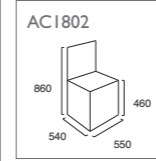

WITHY GROVE
OFFICE INTERIORS

| Banquet

Morris Contract Furniture aim to bring you furniture at a lower price.... without compromising on quality.

THE CH1809 AND AC1807 CHAIRS ARE MANUFACTURED WITH A HARD WEARING METAL FRAME, WHICH IS AVAILABLE IN ANY STANDARD COLOUR ERP COATING. THEY HAVE A CUSHIONED SEAT AND BACK WHICH CAN BE UPHOLSTERED IN FABRIC, VINYL OR LEATHER.