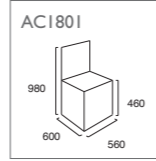

WITHY GROVE
OFFICE INTERIORS

| Banquet

Morris Contract Furniture aim to bring you furniture at a lower price.... without compromising on quality.

THE CH1809 AND AC1807 CHAIRS ARE MANUFACTURED WITH A HARD WEARING METAL FRAME, WHICH IS AVAILABLE IN ANY STANDARD COLOUR ERP COATING. THEY HAVE A CUSHIONED SEAT AND BACK WHICH CAN BE UPHOLSTERED IN FABRIC, VINYL OR LEATHER.