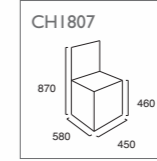

WITHY GROVE
OFFICE INTERIORS

| Banquet

Morris Contract Furniture aim to bring you furniture at a lower price.... without compromising on quality.

THE CH1809 AND AC1807 CHAIRS ARE MANUFACTURED WITH A HARD WEARING METAL FRAME, WHICH IS AVAILABLE IN ANY STANDARD COLOUR ERP COATING. THEY HAVE A CUSHIONED SEAT AND BACK WHICH CAN BE UPHOLSTERED IN FABRIC, VINYL OR LEATHER.